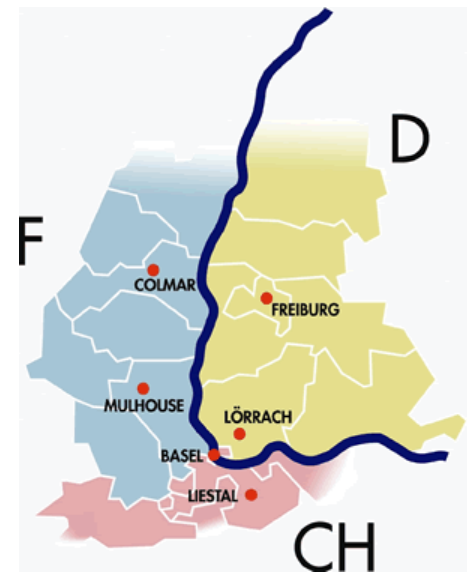

# RegioTriRhena

The European Cross-Border Synergy France, Germany, Switzerland

RegioTriRhena

# A trilateral area

- Home to 2.3 million people
- Includes Southern Alsace, the south of Baden as well as five Cantons of northwestern Switzerland
- Southern part of the Upper Rhine EuroRegion
- A world class position in a number of fields: chemical and pharmaceutical industry, transport, financial services and fairs
- Internationally renowned for its cultural offerings

# Main cooperation fields of the RegioTriRhena-Council

- EuroAirport Basel-Mulhouse-Freiburg
- Tourism
- Culture, education
- Fairs cooperation
- Relationships with other EuroRegions