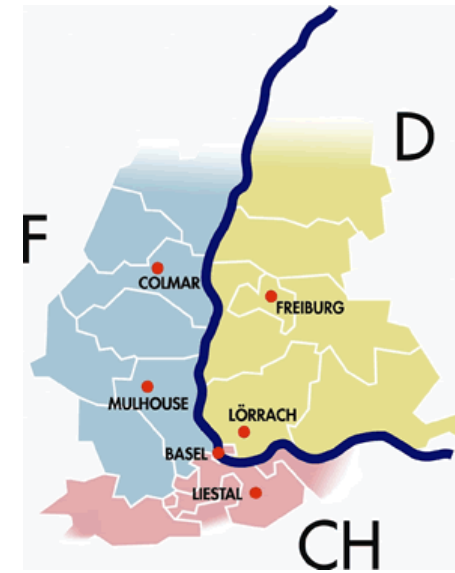

RegioTriRhena

The European Cross-Border Synergy France, Germany, Switzerland

RegioTriRhena

RegioTriRhena

A trinational area

- Home to 2.3 million people
- Includes Southern Alsace, the south of Baden as well as five Cantons of northwestern Switzerland
- Southern part of the Upper Rhine EuroRegion
- A world class position in a number of fields: chemical and pharmaceutical industry, transport, financial services and fairs
- Internationally renowned for its cultural offerings

Main cooperation fields of the RegioTriRhena-Council

- EuroAirport Basel-Mulhouse-Freiburg
- Tourism
- Culture, education
- Fairs cooperation
- Relationships with other EuroRegions

Examples of activities

Council of the RegioTriRhena

RegioTriRhena

Political field

to support the EuroAirport
to reduce the controls at the borders
to maintain INTERREG subventions after
2006 in the Upper Rhine Region

Reisen Sie in die RegioTriRhena
 Ihre Destination:
 ▢ Basel
 ▢ Baselland
 ▢ Colmar
 ▢ Freiburg
 ▢ Mulhouse
 Informationen
 Aktivitäten